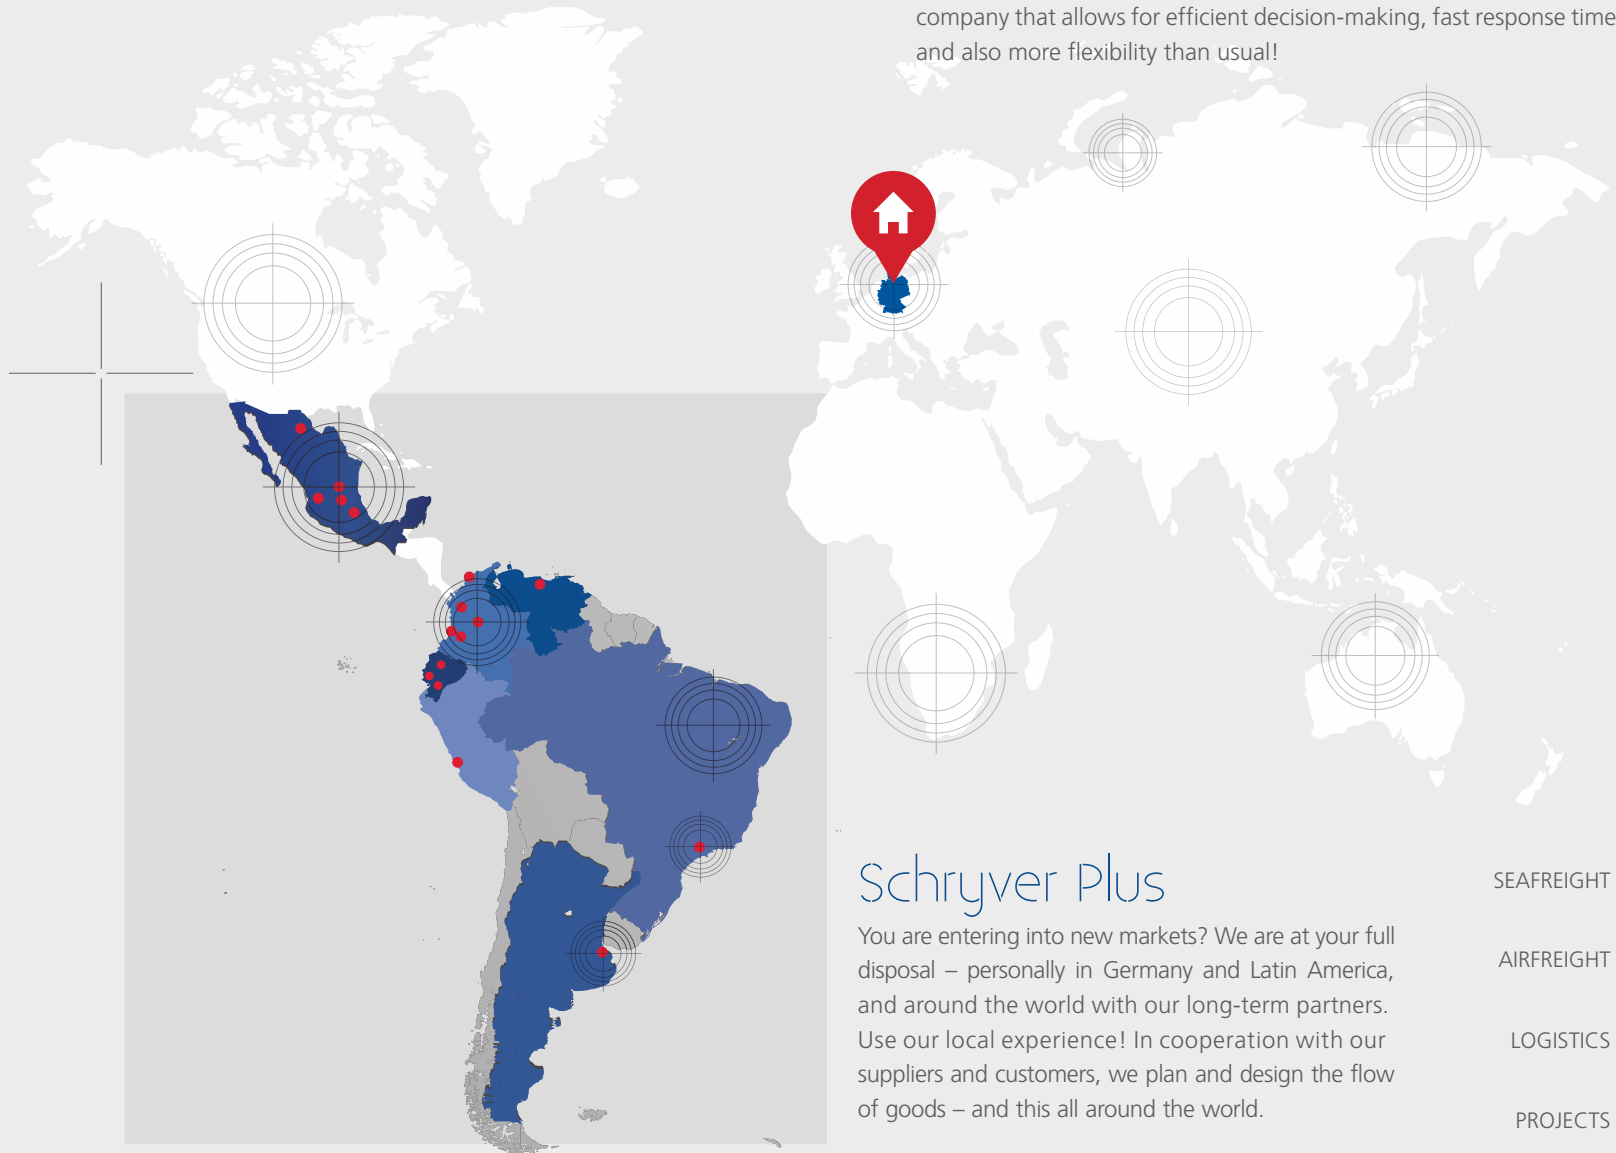

Since 1929

MOVING THE WORLD

International Freight Forwarders

I N T E G R A T E D L O G I S T I C S E R V I C E S

Germany
Argentina
Brazil
Ecuador
Colombia
Mexico
Peru
Venezuela

Locations

20

GERMANY
Hamburg (Headquarter)
Frankfurt
Dusseldorf

ARGENTINA
Buenos Aires

BRAZIL
São Paulo

ECUADOR
Quito
Guayaquil
Cuenca

COLOMBIA
Bogotá
Cartagena
Cali
Medellin
Buenaventura

MEXICO
Mexico City
Guadalajara
Puebla
Monterrey
Querétaro

PERU
Lima

VENEZUELA
Caracas

With 20 branch offices we are your close and competent partner around the world. Due to our business structure – independent of multinational groups – we can certainly offer you the necessary services and flexibility.

Schryver Plus

You are entering into new markets? We are at your full disposal – personally in Germany and Latin America, and around the world with our long-term partners. Use our local experience! In cooperation with our suppliers and customers, we plan and design the flow of goods – and this all around the world.